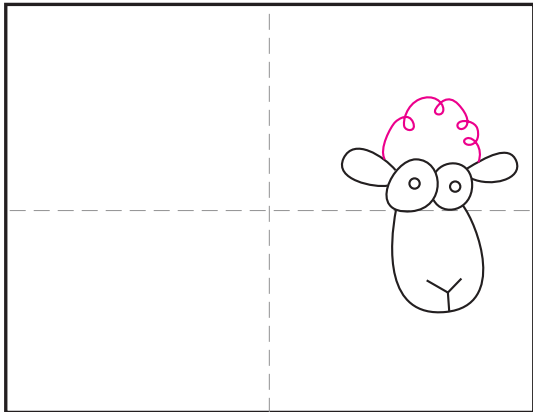

Draw a Cartoon Sheep

1. Make guide lines. Draw two cartoon eyes.

2. Add two ears.

3. Draw the face below the eyes.

4. Add a curly forehead.

5. Add a curly body.

6. Draw four simple legs and a tail

7. Add swirls inside the body.

8. Draw a background.

9. Trace with a marker and color.