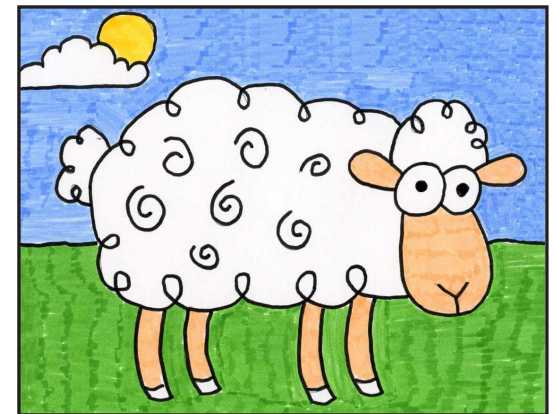

Draw a Cartoon Sheep

1. Make guide lines. Draw two cartoon eyes.

2. Add two ears.

3. Draw the face below the eyes.

4. Add a curly forehead.

5. Add a curly body.

6. Draw four simple legs and a tail

7. Add swirls inside the body.

8. Draw a background.

9. Trace with a marker and color.