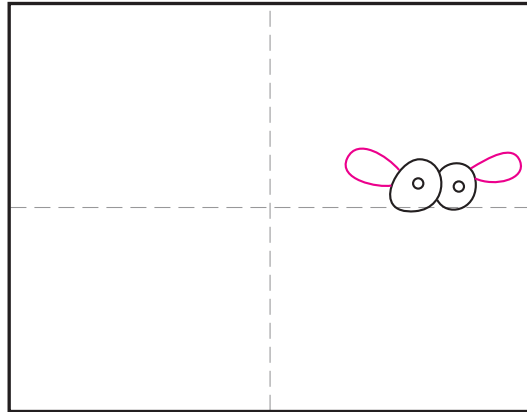

Draw a Cartoon Sheep

1. Make guide lines. Draw two cartoon eyes.

2. Add two ears.

3. Draw the face below the eyes.

4. Add a curly forehead.

5. Add a curly body.

6. Draw four simple legs and a tail

7. Add swirls inside the body.

8. Draw a background.

9. Trace with a marker and color.